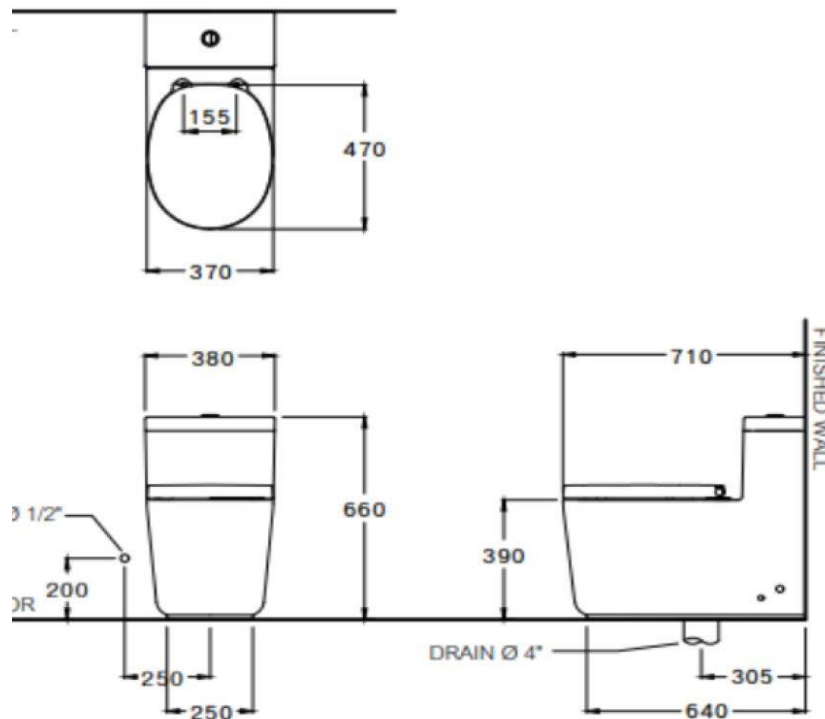

Brand : COTTO, Thailand
 Name : Quil 1-piece toilet
 Item Code : CPW10007 MTP/GR2

Designer :

Color / Finish: Matt White/Gold
 Dimensions : 370 x 710 x 660 mm

Product info:

- Top button dual flush ¼.5 lpf
- Soft close, slim, modern seat and cover
- Elongated type